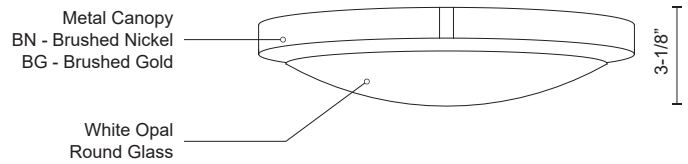

**FLOYD**  
**501122-LED**  
 FLUSH MOUNT

PROJECT

501122-LED  
 Brushed Nickel

501122BG-LED  
 Brushed Gold

**DESCRIPTION**

Single LED flush mount ceiling fixture with round white opal glass. Metal details in brushed nickel & brushed gold finish, and is equipped with our powerful 120V AC LED technology

**SPECIFICATION DETAILS**

<b>Fixture Dimensions</b>	D17" x H3-1/8"
<b>Light Source</b>	AC LED Module
<b>Wattage</b>	22W
<b>Total Lumens</b>	1600lm
<b>Delivered Lumens</b>	BN-1190lm
<b>Voltage</b>	120V
<b>Color Temperature</b>	3000K
<b>CRI (Ra)</b>	90CRI
<b>Optional Color Temps</b>	2700K - 5000K Available, Minimum Order Quantities Apply
<b>LED Rated Life</b>	50,000 hours
<b>Dimming</b>	100% - 10%, ELV Dimmer (Not Included)
<b>Glass Details</b>	Opal Glass
<b>Location</b>	Dry
<b>Mounting Style</b>	All Orientation; Ceiling and Wall;
<b>CEC Title 24 JA8</b>	Yes, JA8-2022
<b>Paint Finish</b>	BG01; BN01;